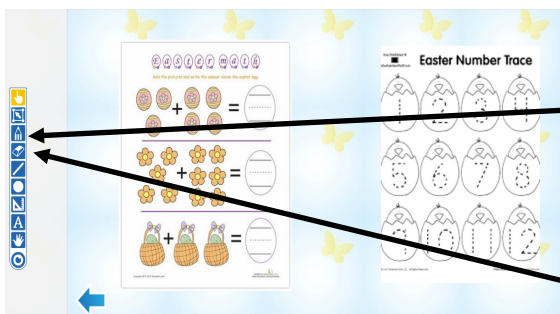

# Guide to Prowise!

This will be the home page when you load up the Easter document.

Click here to see an overview of the document and each individual pages available.

Use these arrows to access new page on document (alternatively follow the previous step)

Here you will find the pen icon which allows you to draw over the document.

Alternatively, here is the rubber icon which allows you to erase any work attempted.

Clicking here will allow you to change the complexity of the puzzle.